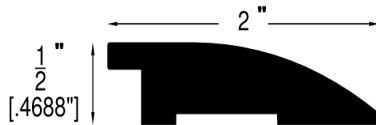

Artistic Savannah Molding Profiles

New Sizes below

8/22/2022

Artistic Moldings - 78" - Quarter Round 84" - 96"

Acacia Natural Moldings - Quarter Round & Threshold-78", Reducer, Tmold, & Stairnose - 48"

1/2" REDUCER - 710