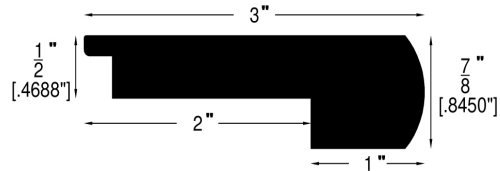

1/2" STAIRNOSE - 712

Stair Nose (712)