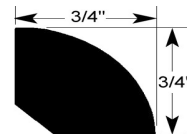

Artistic Savannah Molding Profiles

New Sizes below

8/22/2022

Artistic Moldings - 78" - Quarter Round 84" - 96"

Acacia Natural Moldings - Quarter Round & Threshold-78", Reducer, Tmold, & Stairnose - 48"

1/2" REDUCER - 710

Reducer (710)

1/2" STAIRNOSE - 712

Stair Nose (712)

THRESHOLD - 011

Threshold 7/16 - 3/4 (011)

T-MOLD - 002

T-Molding (002)

QUARTER ROUND - 001