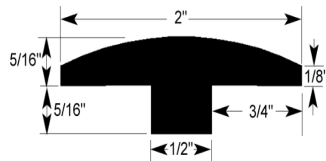

Artistic Savannah Molding Profiles

New Sizes below

8/22/2022

Artistic Moldings - 78" - Quarter Round 84" - 96"

Acacia Natural Moldings - Quarter Round & Threshold-78", Reducer, Tmold, & Stairnose - 48"

1/2" REDUCER - 710

Reducer (710)

1/2" STAIRNOSE - 712

Stair Nose (712)

THRESHOLD - 011

Threshold 7/16 - 3/4 (011)

T-MOLD - 002

T-Molding (002)

QUARTER ROUND - 001