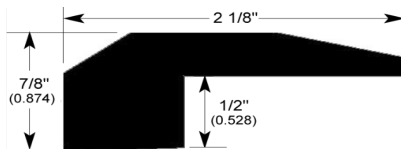

THRESHOLD - 011

Threshold 7/16 - 3/4 (011)